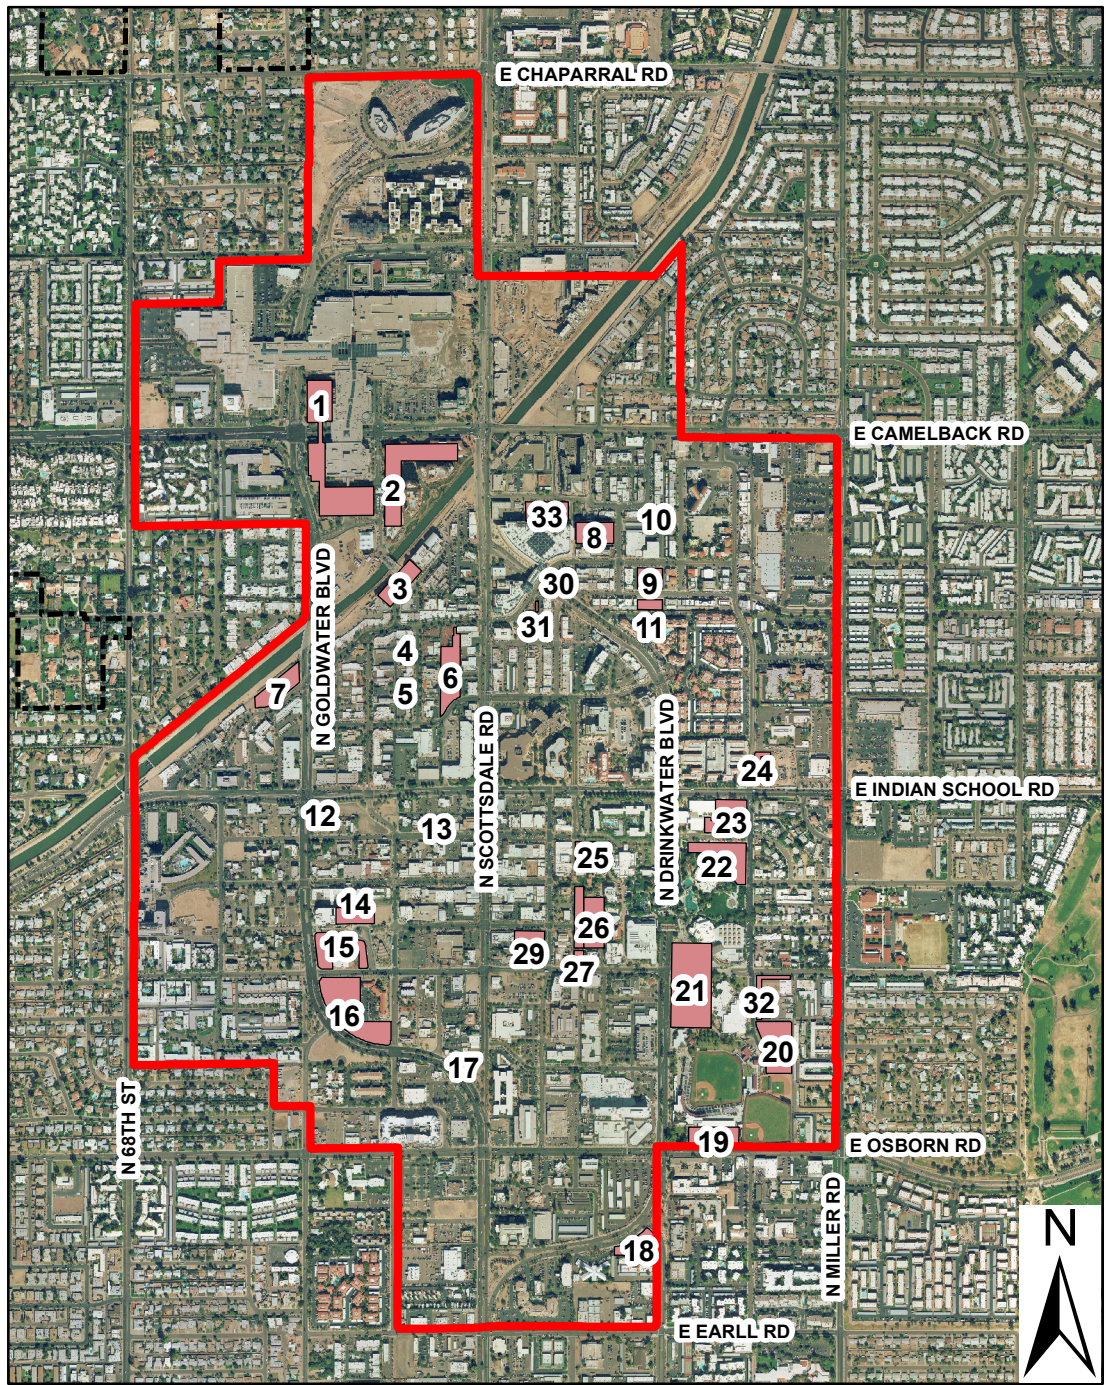

Downtown Scottsdale Public Parking Lots and Garages

Identifier	Total Per Location	Daytime Spaces	Night and Weekend Spaces	Location Name
1	2200	2200	2200	Nordstrom's Parking Garage
2	300	0	300	Waterfront Underground Parking
3	284	170	284	SouthBridge Underground Parking
4	11	11	11	Craftsman Court North Lot
5	18	18	18	Craftsman Court South
6	409	409	409	3rd-5th Avenue Garage
7	116	116	116	Rose Garden Lot
8	327	127	327	Scottsdale Galleria Corporate Center Garage
9	72	72	72	Stetson-Wellsfargo Lot
10	22	22	22	Shoeman Lot
11	36	36	36	6th-Wellsfargo Dirt Lot
12	6	6	6	Coach House Lot
13	52	52	52	1st Avenue Lot
14	130	130	130	Main Street Plaza Underground Parking
15	95	95	95	Stagebrush Theater Lot
16	127	127	127	Goldwater Curve Lot
17	6	6	6	Goldwater-Scottsdale Lot
18	50	50	50	Drinkwater-Civic Center Lot
19	118	118	118	Stadium Lot
20	182	182	182	Justice Center Lot
21	685	685	685	Library Garage
22	98	98	98	City Hall Lot
23	108	108	108	One Civic Center Lot
24	22	22	22	Community Design Center Lot
25	123	123	123	Pepperwood Lot
26	368	368	368	Civic Center Mall Garage
27	22	22	22	Los Olivos Lot
28	71	71	71	Civic Center West lot
29	224	224	224	Old Town Corral Underground/Surface Garage
30	8	8	8	Stetson-Drinkwater Lot
31	7	7	7	5th-Drinkwater Lot
32	34	34	34	Warehouse Lot
33	107	0	107	Scottsdale Galleria Corporate Center North Lot
Total	6438	5717	6438	